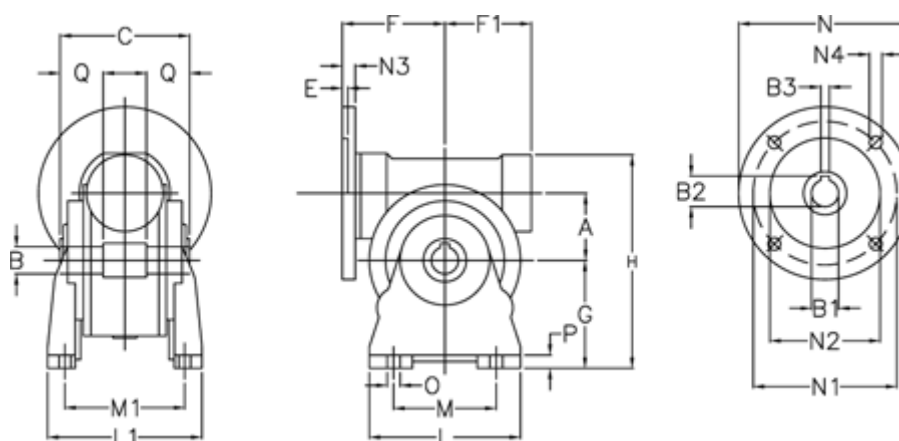

Data Sheet

Article number: 3902030007217

Description: Worm gear
VF 30-A-7-56B5

Measures

A	= 30	F1	= 46	N1	= 100
B	= 14 H7	G	= 55	N2	= 80
B1 E7	= 9	H	= 105	N3	= 7
B2	= 10.4	L	= 80	N4	= 7
B3 H9	= 3	L1	= 80	O	= 6.5
C	= 55	M	= 50	P	= 8
E	= 5.5	M1	= 66	Q	= 20.5
F	= 52	N	= 120		